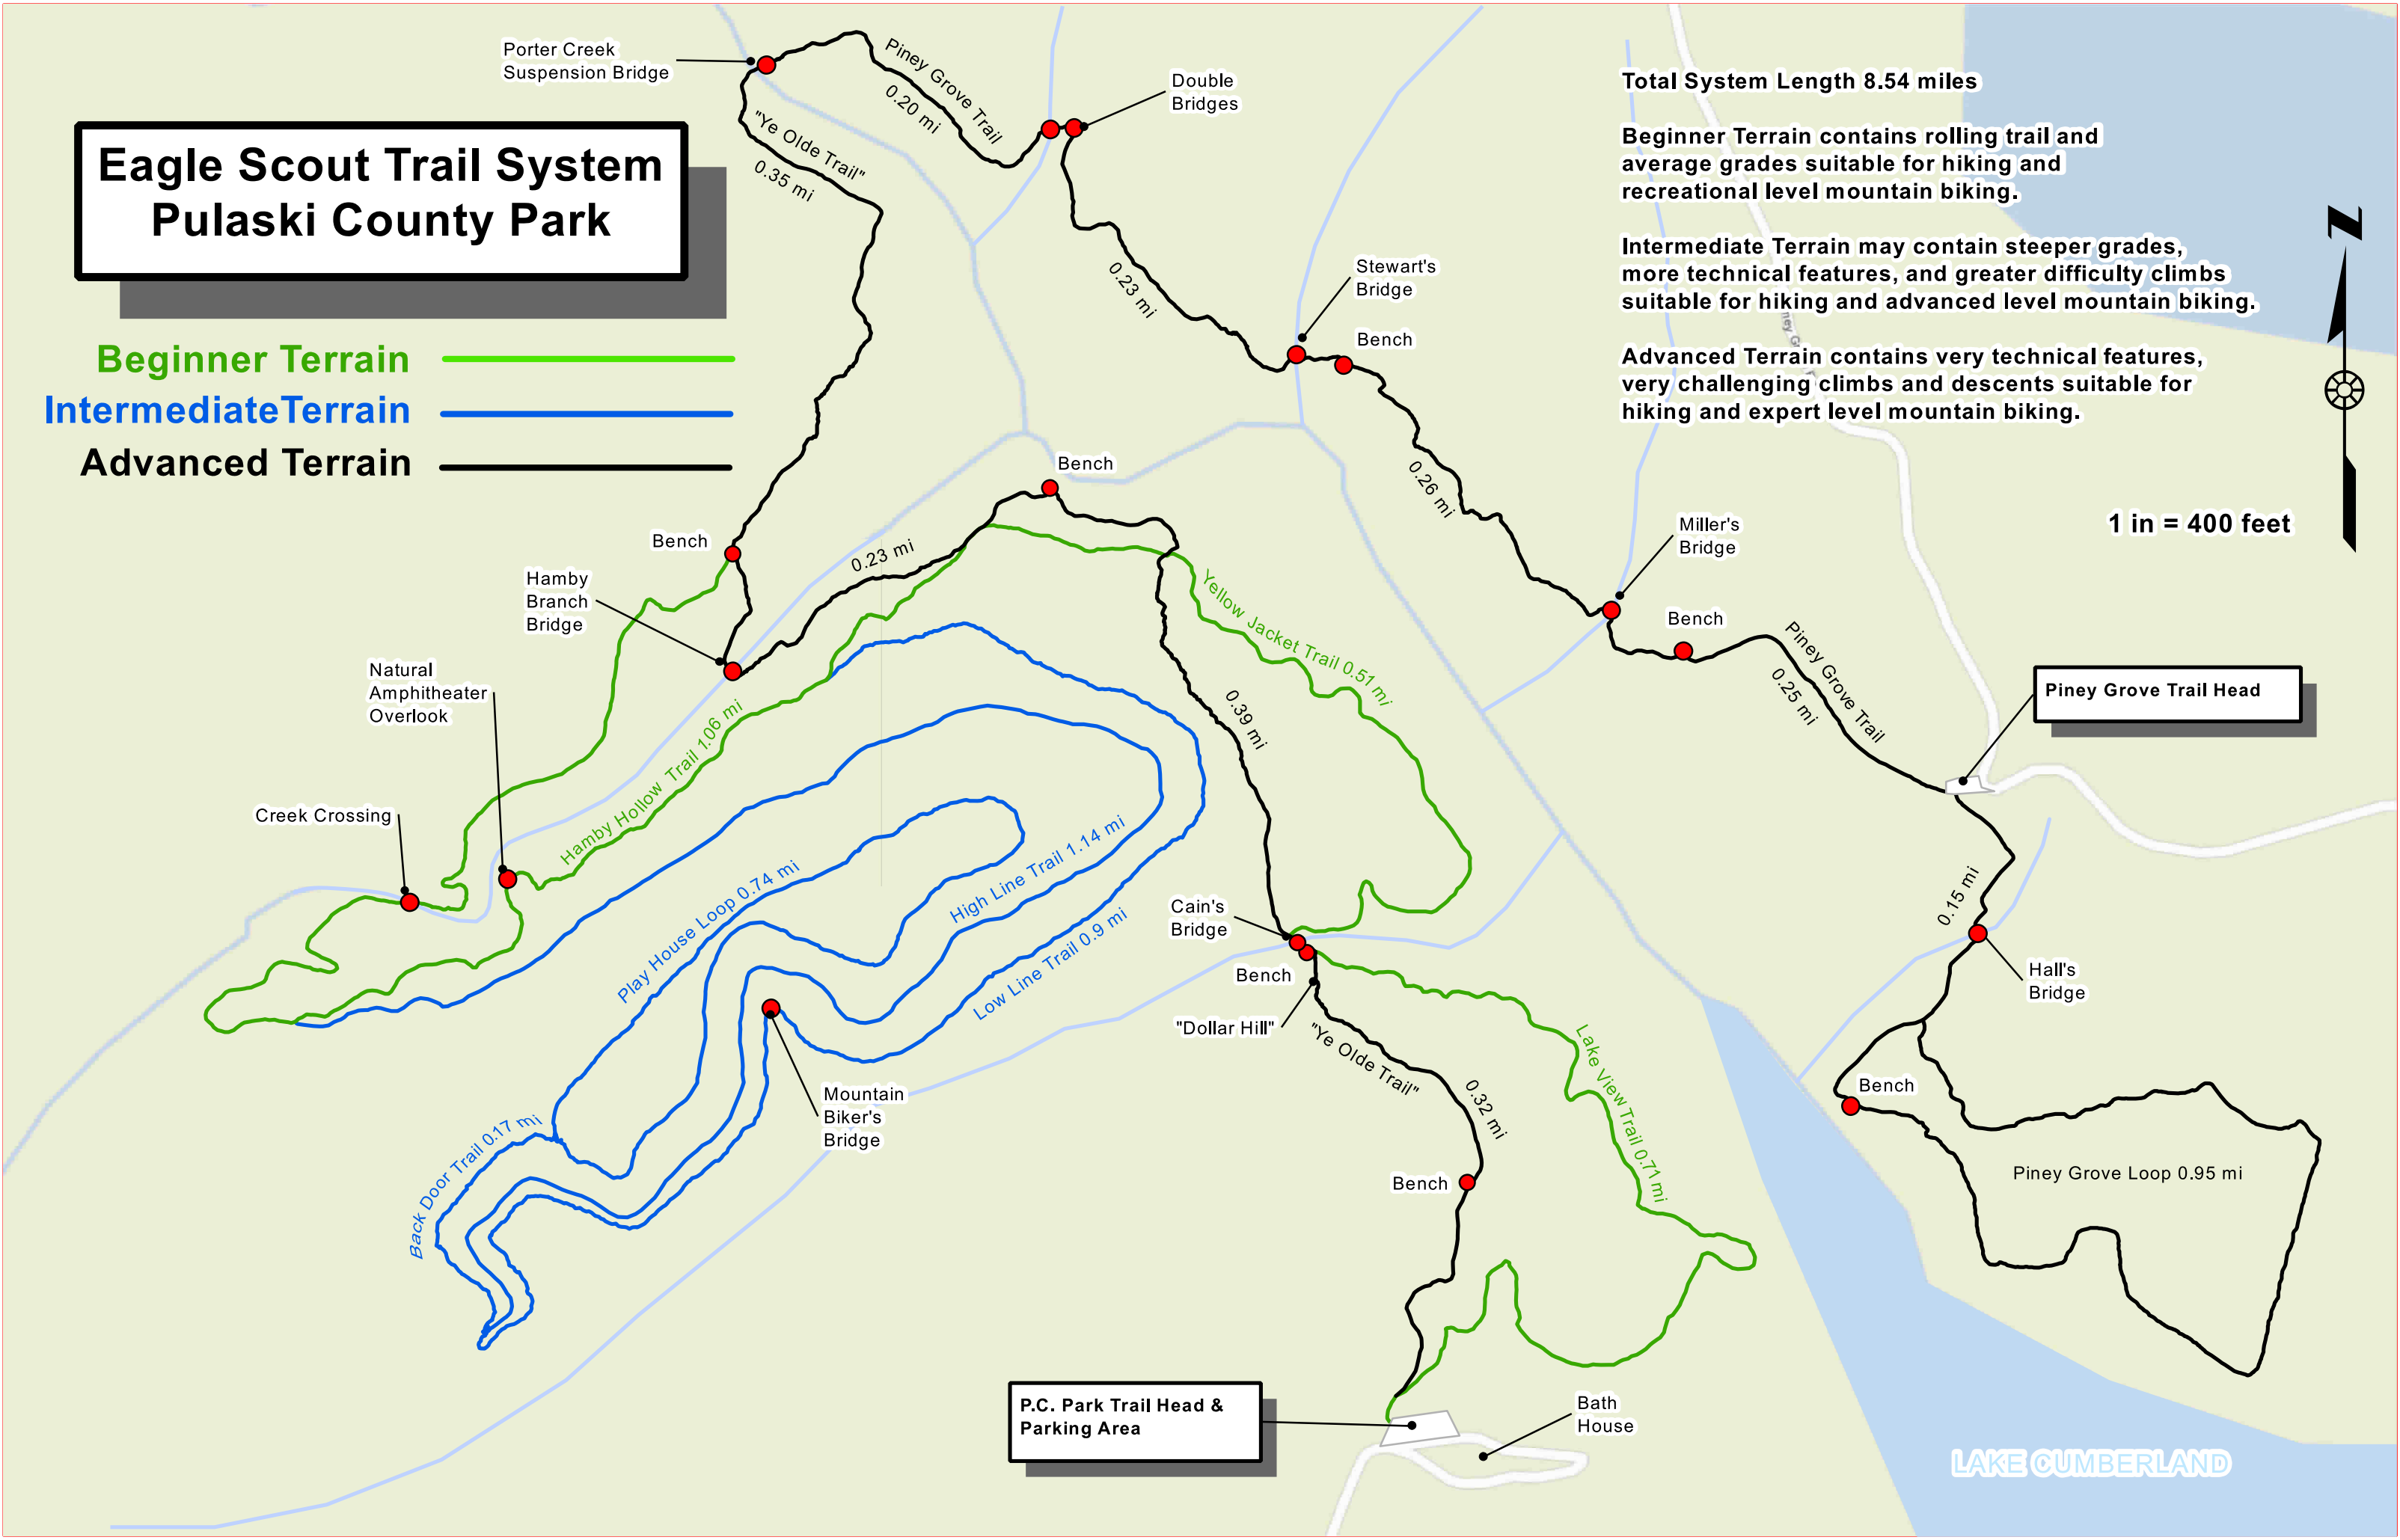

Eagle Scout Trail System Pulaski County Park

- Beginner Terrain** —
- Intermediate Terrain** —
- Advanced Terrain** —

Total System Length 8.54 miles

Beginner Terrain contains rolling trail and average grades suitable for hiking and recreational level mountain biking.

Intermediate Terrain may contain steeper grades, more technical features, and greater difficulty climbs suitable for hiking and advanced level mountain biking.

Advanced Terrain contains very technical features, very challenging climbs and descents suitable for hiking and expert level mountain biking.

1 in = 400 feet

LAKE CUMBERLAND